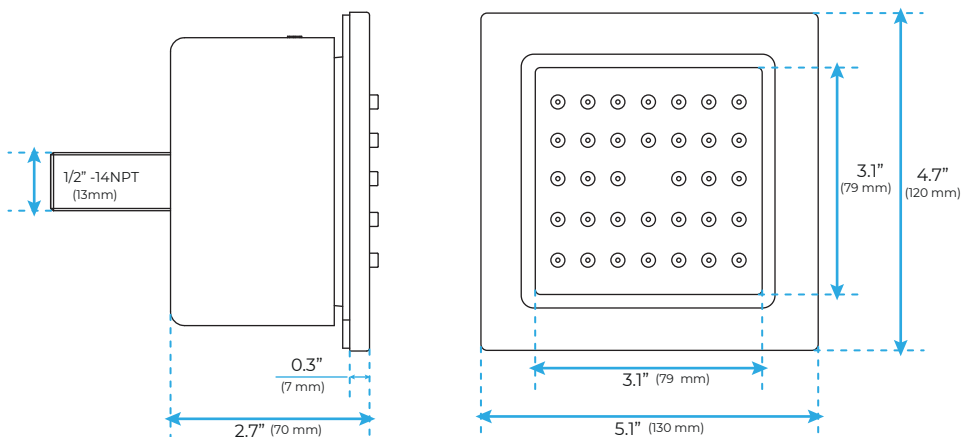

PHONE CONTROLLED THERMOSTATIC LED RECESSED CEILING MOUNT BRUSHED GOLD RAINFALL MIST SHOWER SYSTEM WITH SQUARE HAND SHOWER AND JETTED BODY SPRAYS SPECIFICATIONS

- Shower Panel /Hose Material: 304 Stainless Steel
- Shower Head Size: 900*300 mm
- Showerheads Install: Embedded Ceiling Mounted
- Concealed Mixer Install: Wall-Mounted
- LED Shower Head Functions: Rainfall, Waterfall, Mist, Water Column
- Water Pressure: 0.3 MPA
- Water Flow: 16L/min~28L/min
- Shower Accessories Material: Brass
- LED Light: Need to Connect Power
- LED Light Color: 64 Color
- Shower Hose Length: 1.5M
- AC: 100-265V 50/60Hz
- Music: Need Bluetooth

Product shown is only for installation display purpose

All dimensions and specifications are nominal and may vary. Use actual products for accuracy in critical situations.

Shower Mixer

Product shown is only for installation display purpose

Hand Shower

Flow Rate: 2.0 GPM / 7.6 LPM

Shower Mixer Connections

Body Jet

FEATURES

- Material: Brass
- Base Plate Height: 5-1/8"
- Base Plate Width: 5-1/8"
- Jet Surface Area: 3-1/8"
- Surface Depth: 1/4"
- Adjustment Angle: 5°
- Male NPT Connection: 1/2"
- Maximum Flow Rate: 2.5 GPM (9.5L/min) max @ 80 psi