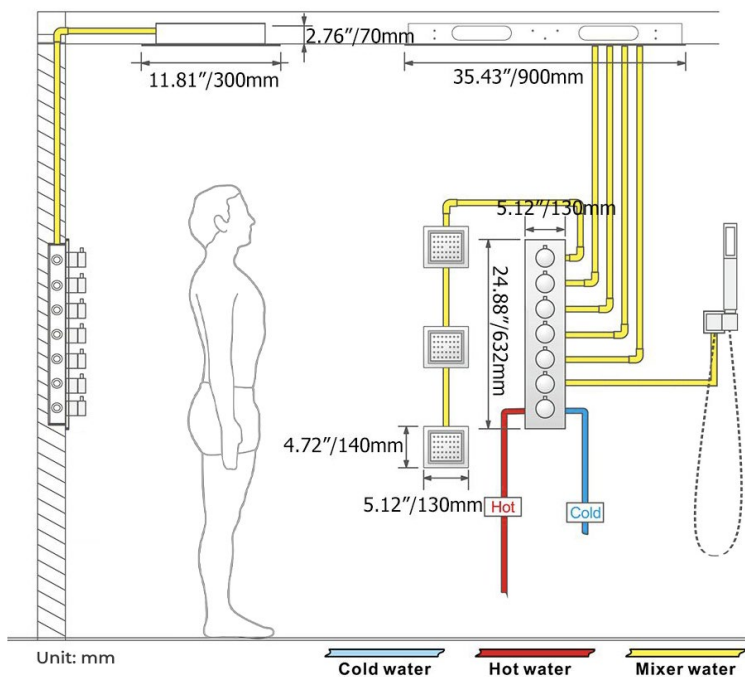

PHONE CONTROLLED THERMOSTATIC LED RECESSED CEILING MOUNT BRUSHED GOLD RAINFALL MIST SHOWER SYSTEM WITH SQUARE HAND SHOWER AND JETTED BODY SPRAYS SPECIFICATIONS

- Shower Panel /Hose Material: 304 Stainless Steel
- Shower Head Size: 900*300 mm
- Showerheads Install: Embedded Ceiling Mounted
- Concealed Mixer Install: Wall-Mounted
- LED Shower Head Functions: Rainfall, Waterfall, Mist, Water Column
- Water Pressure: 0.3 MPA
- Water Flow: 16L/min~28L/min
- Shower Accessories Material: Brass
- LED Light: Need to Connect Power
- LED Light Color: 64 Color
- Shower Hose Length: 1.5M
- AC: 100-265V 50/60Hz
- Music: Need Bluetooth

Product shown is only for installation display purpose

All dimensions and specifications are nominal and may vary. Use actual products for accuracy in critical situations.

Shower Mixer

Product shown is only for installation display purpose

Hand Shower

Flow Rate: 2.0 GPM / 7.6 LPM

Shower Mixer Connections

Body Jet

FEATURES

- Material: Brass
- Base Plate Height: 5-1/8"
- Base Plate Width: 5-1/8"
- Jet Surface Area: 3-1/8"
- Surface Depth: 1/4"
- Adjustment Angle: 5°
- Male NPT Connection: 1/2"
- Maximum Flow Rate: 2.5 GPM (9.5L/min) max @ 80 psi