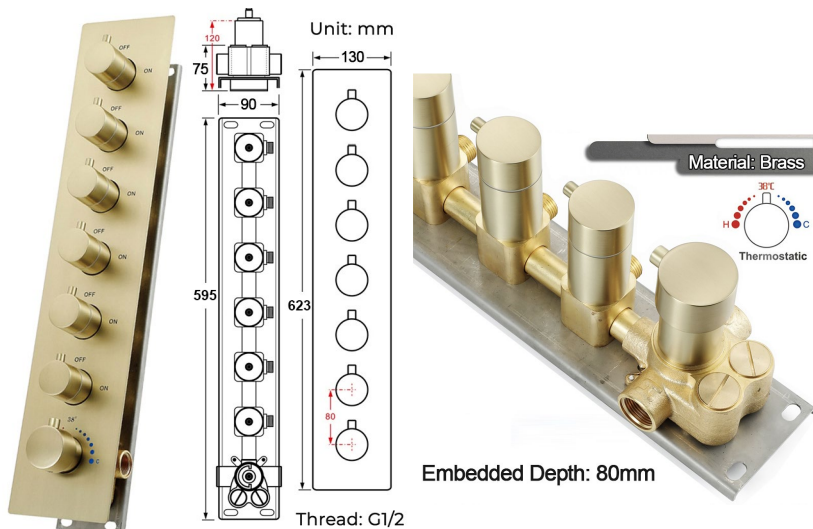

PHONE CONTROLLED THERMOSTATIC LED RECESSED CEILING MOUNT BRUSHED GOLD RAINFALL MIST SHOWER SYSTEM WITH SQUARE HAND SHOWER AND JETTED BODY SPRAYS SPECIFICATIONS

- Shower Panel /Hose Material: 304 Stainless Steel
- Shower Head Size: 900*300 mm
- Showerheads Install: Embedded Ceiling Mounted
- Concealed Mixer Install: Wall-Mounted
- LED Shower Head Functions: Rainfall, Waterfall, Mist, Water Column
- Water Pressure: 0.3 MPA
- Water Flow: 16L/min~28L/min
- Shower Accessories Material: Brass
- LED Light: Need to Connect Power
- LED Light Color: 64 Color
- Shower Hose Length: 1.5M
- AC: 100-265V 50/60Hz
- Music: Need Bluetooth

Product shown is only for installation display purpose

All dimensions and specifications are nominal and may vary. Use actual products for accuracy in critical situations.

Shower Mixer

Product shown is only for installation display purpose

Hand Shower

Flow Rate: 2.0 GPM / 7.6 LPM

Shower Mixer Connections

Body Jet

FEATURES

- Material: Brass
- Base Plate Height: 5-1/8"
- Base Plate Width: 5-1/8"
- Jet Surface Area: 3-1/8"
- Surface Depth: 1/4"
- Adjustment Angle: 5°
- Male NPT Connection: 1/2"
- Maximum Flow Rate: 2.5 GPM (9.5L/min) max @ 80 psi