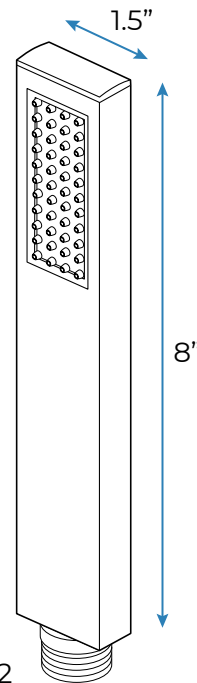

PHONE CONTROLLED THERMOSTATIC LED RECESSED CEILING MOUNT BRUSHED GOLD RAINFALL MIST SHOWER SYSTEM WITH SQUARE HAND SHOWER AND JETTED BODY SPRAYS SPECIFICATIONS

- Shower Panel /Hose Material: 304 Stainless Steel
- Shower Head Size: 900*300 mm
- Showerheads Install: Embedded Ceiling Mounted
- Concealed Mixer Install: Wall-Mounted
- LED Shower Head Functions: Rainfall, Waterfall, Mist, Water Column
- Water Pressure: 0.3 MPA
- Water Flow: 16L/min~28L/min
- Shower Accessories Material: Brass
- LED Light: Need to Connect Power
- LED Light Color: 64 Color
- Shower Hose Length: 1.5M
- AC: 100-265V 50/60Hz
- Music: Need Bluetooth

Product shown is only for installation display purpose

All dimensions and specifications are nominal and may vary. Use actual products for accuracy in critical situations.

Shower Mixer

Product shown is only for installation display purpose

Hand Shower

Flow Rate: 2.0 GPM / 7.6 LPM

Shower Mixer Connections

Body Jet

FEATURES

- Material: Brass
- Base Plate Height: 5-1/8"
- Base Plate Width: 5-1/8"
- Jet Surface Area: 3-1/8"
- Surface Depth: 1/4"
- Adjustment Angle: 5°
- Male NPT Connection: 1/2"
- Maximum Flow Rate: 2.5 GPM (9.5L/min) max @ 80 psi