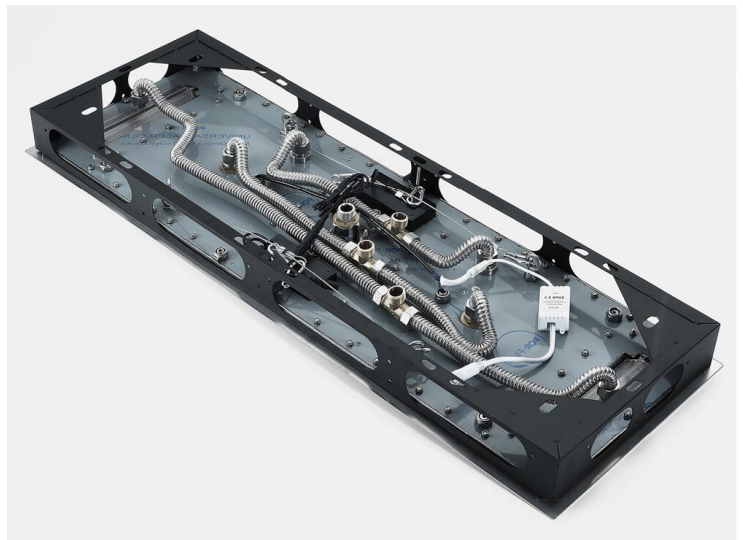

PHONE CONTROLLED THERMOSTATIC LED RECESSED CEILING MOUNT BRUSHED GOLD RAINFALL MIST SHOWER SYSTEM WITH SQUARE HAND SHOWER AND JETTED BODY SPRAYS SPECIFICATIONS

- Shower Panel /Hose Material: 304 Stainless Steel
- Shower Head Size: 900*300 mm
- Showerheads Install: Embedded Ceiling Mounted
- Concealed Mixer Install: Wall-Mounted
- LED Shower Head Functions: Rainfall, Waterfall, Mist, Water Column
- Water Pressure: 0.3 MPA
- Water Flow: 16L/min~28L/min
- Shower Accessories Material: Brass
- LED Light: Need to Connect Power
- LED Light Color: 64 Color
- Shower Hose Length: 1.5M
- AC: 100-265V 50/60Hz
- Music: Need Bluetooth

Product shown is only for installation display purpose

All dimensions and specifications are nominal and may vary. Use actual products for accuracy in critical situations.

Shower Mixer

Product shown is only for installation display purpose

Hand Shower

Flow Rate: 2.0 GPM / 7.6 LPM

Shower Mixer Connections

Body Jet

FEATURES

- Material: Brass
- Base Plate Height: 5-1/8"
- Base Plate Width: 5-1/8"
- Jet Surface Area: 3-1/8"
- Surface Depth: 1/4"
- Adjustment Angle: 5°
- Male NPT Connection: 1/2"
- Maximum Flow Rate: 2.5 GPM (9.5L/min) max @ 80 psi