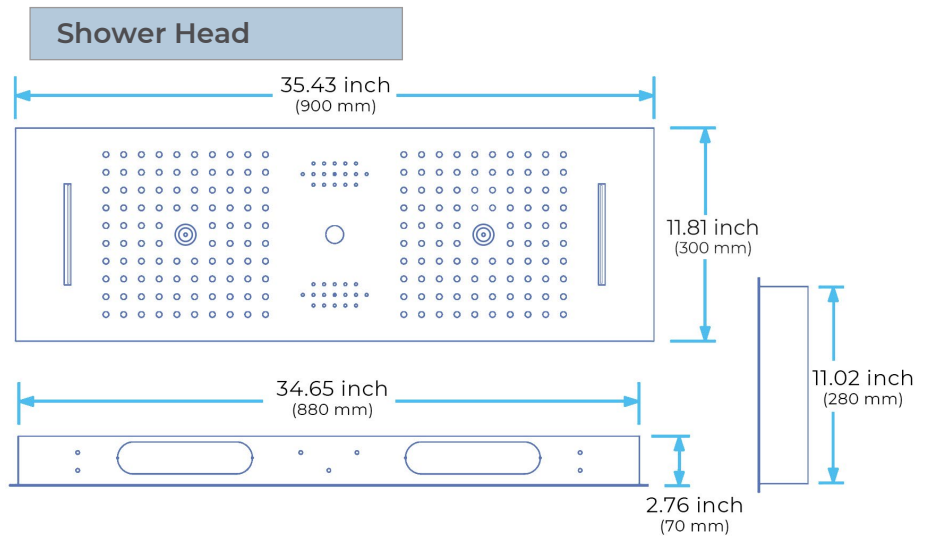

PHONE CONTROLLED THERMOSTATIC LED RECESSED CEILING MOUNT BRUSHED GOLD RAINFALL MIST SHOWER SYSTEM WITH SQUARE HAND SHOWER AND JETTED BODY SPRAYS SPECIFICATIONS

- Shower Panel /Hose Material: 304 Stainless Steel
- Shower Head Size: 900*300 mm
- Showerheads Install: Embedded Ceiling Mounted
- Concealed Mixer Install: Wall-Mounted
- LED Shower Head Functions: Rainfall, Waterfall, Mist, Water Column
- Water Pressure: 0.3 MPA
- Water Flow: 16L/min~28L/min
- Shower Accessories Material: Brass
- LED Light: Need to Connect Power
- LED Light Color: 64 Color
- Shower Hose Length: 1.5M
- AC: 100-265V 50/60Hz
- Music: Need Bluetooth

Product shown is only for installation display purpose

All dimensions and specifications are nominal and may vary. Use actual products for accuracy in critical situations.

Shower Mixer

Product shown is only for installation display purpose

Hand Shower

Flow Rate: 2.0 GPM / 7.6 LPM

Shower Mixer Connections

Body Jet

FEATURES

- Material: Brass
- Base Plate Height: 5-1/8"
- Base Plate Width: 5-1/8"
- Jet Surface Area: 3-1/8"
- Surface Depth: 1/4"
- Adjustment Angle: 5°
- Male NPT Connection: 1/2"
- Maximum Flow Rate: 2.5 GPM (9.5L/min) max @ 80 psi